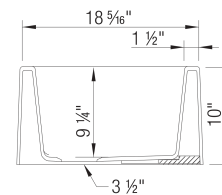

Optional Accessories

3-in-1 Basket Strainer	441231
Beech Cutting Board	235010
3-in-1 Disposal Flange	441232

Warranty

BLANCO offers a limited lifetime warranty on all sinks and faucets, as well as a one-year warranty on all custom accessories.

Code/Standards Compliance

BLANCO sinks and faucets are third-party tested and certified to standards and listed by applicable certification bodies. For more information on individual product listings, contact our office or listing organization.

View our how-to videos to learn more about installing and caring for BLANCO products:

<https://www.blanco.com/us-en/service/how-to-videos/how-to-videos-for-sinks/>