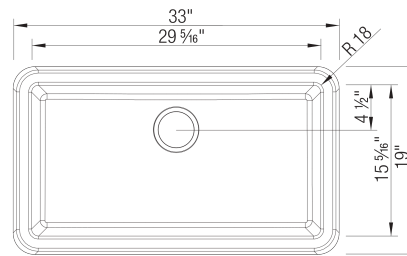

IKON 33 SILGRANIT

Design and Planning Tips

- Min cabinet size: 36 in
- Bowl depth: 9-1/4" in (235.0 mm)

What is included:

Installation instructions

Cabinet template

Limited Lifetime Warranty

Apron front installation only

Minimum cabinet size: 36"

Cut-out Dimensions: custom installation. Use sink as template

Sink Bowl Dimensions:

Sink Bowl Length (left-to-right): 29.31"

Sink Bowl Width (front-to-back): 15.31"

Sink Bowl Depth: 9.25"

Apron Front Depth: 10"

Drain hole compatible with 3.5" strainers or waste flanges

To protect from damage, this model must be shipped on a pallet. (Cannot be shipped UPS)

Codes/Standards: CSA B45.8-18/IAPMO Z403-2018