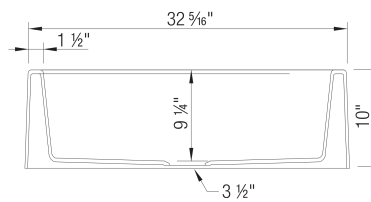

Optional Accessories

3-in-1 Basket Strainer	441231
Beech Cutting Board	235010
3-in-1 Disposal Flange	441232

Warranty

BLANCO offers a limited lifetime warranty on all sinks and faucets, as well as a one-year warranty on all custom accessories.

Code/Standards Compliance

BLANCO sinks and faucets are third-party tested and certified to standards and listed by applicable certification bodies. For more information on individual product listings, contact our office or listing organization.

View our how-to videos to learn more about installing and caring for BLANCO products:

<https://www.blanco.com/us-en/service/how-to-videos/how-to-videos-for-sinks/>